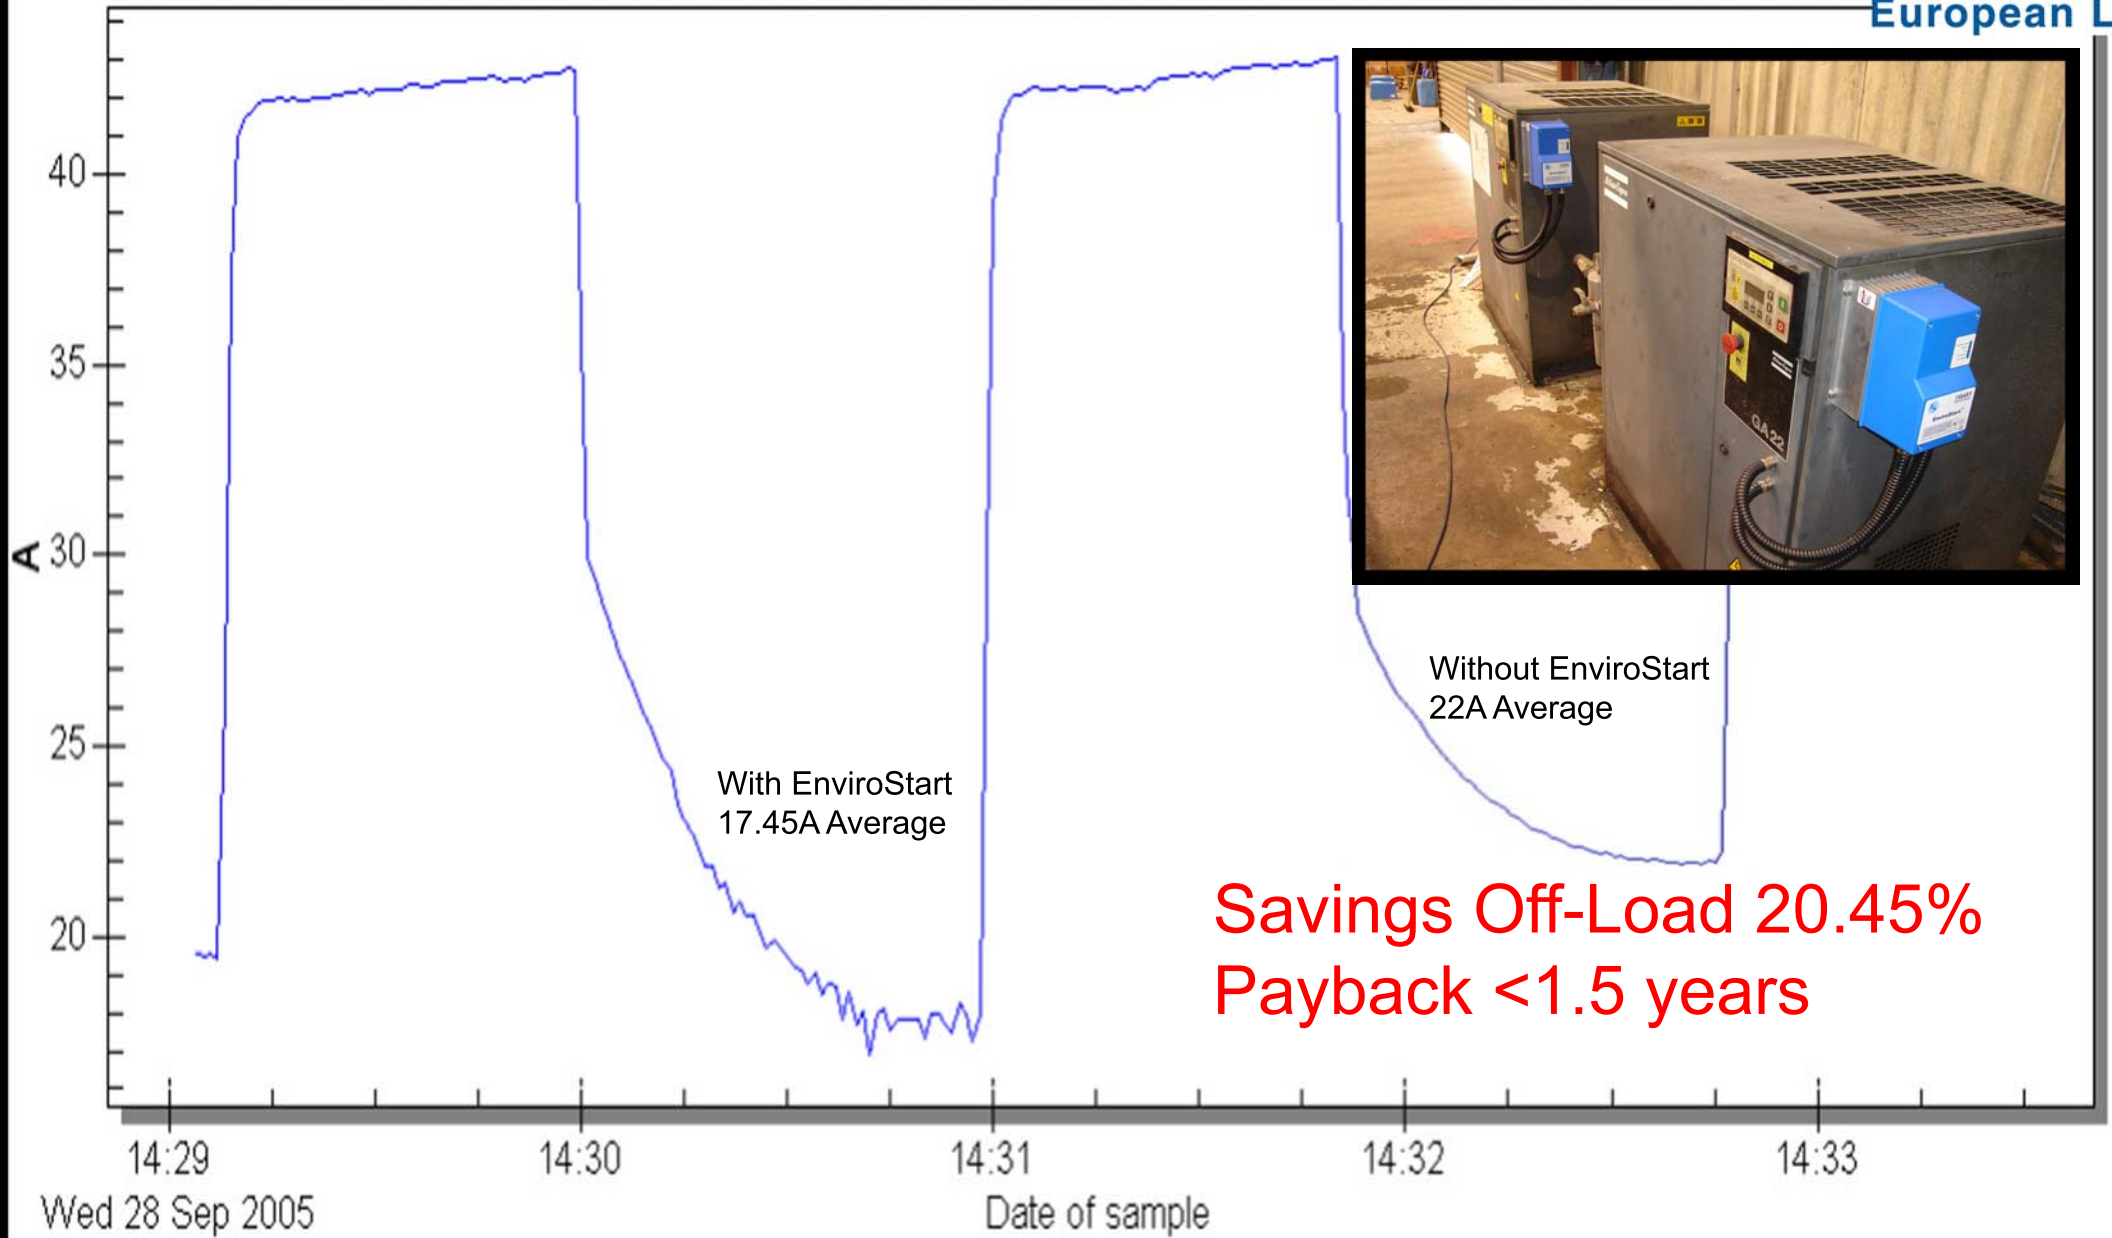

22kW Screw Air Comp at Sermo TP, Langrish, UK

Savings Off-Load 20.45%
Payback <1.5 years

Act : 28/09/2005 14:29:04
Act : 19.522 (A)

From : 28/09/2005 14:29:04
Maximum : 43.099 (A)

To : 28/09/2005 14:33:27
Minimum : 16.879 (A)