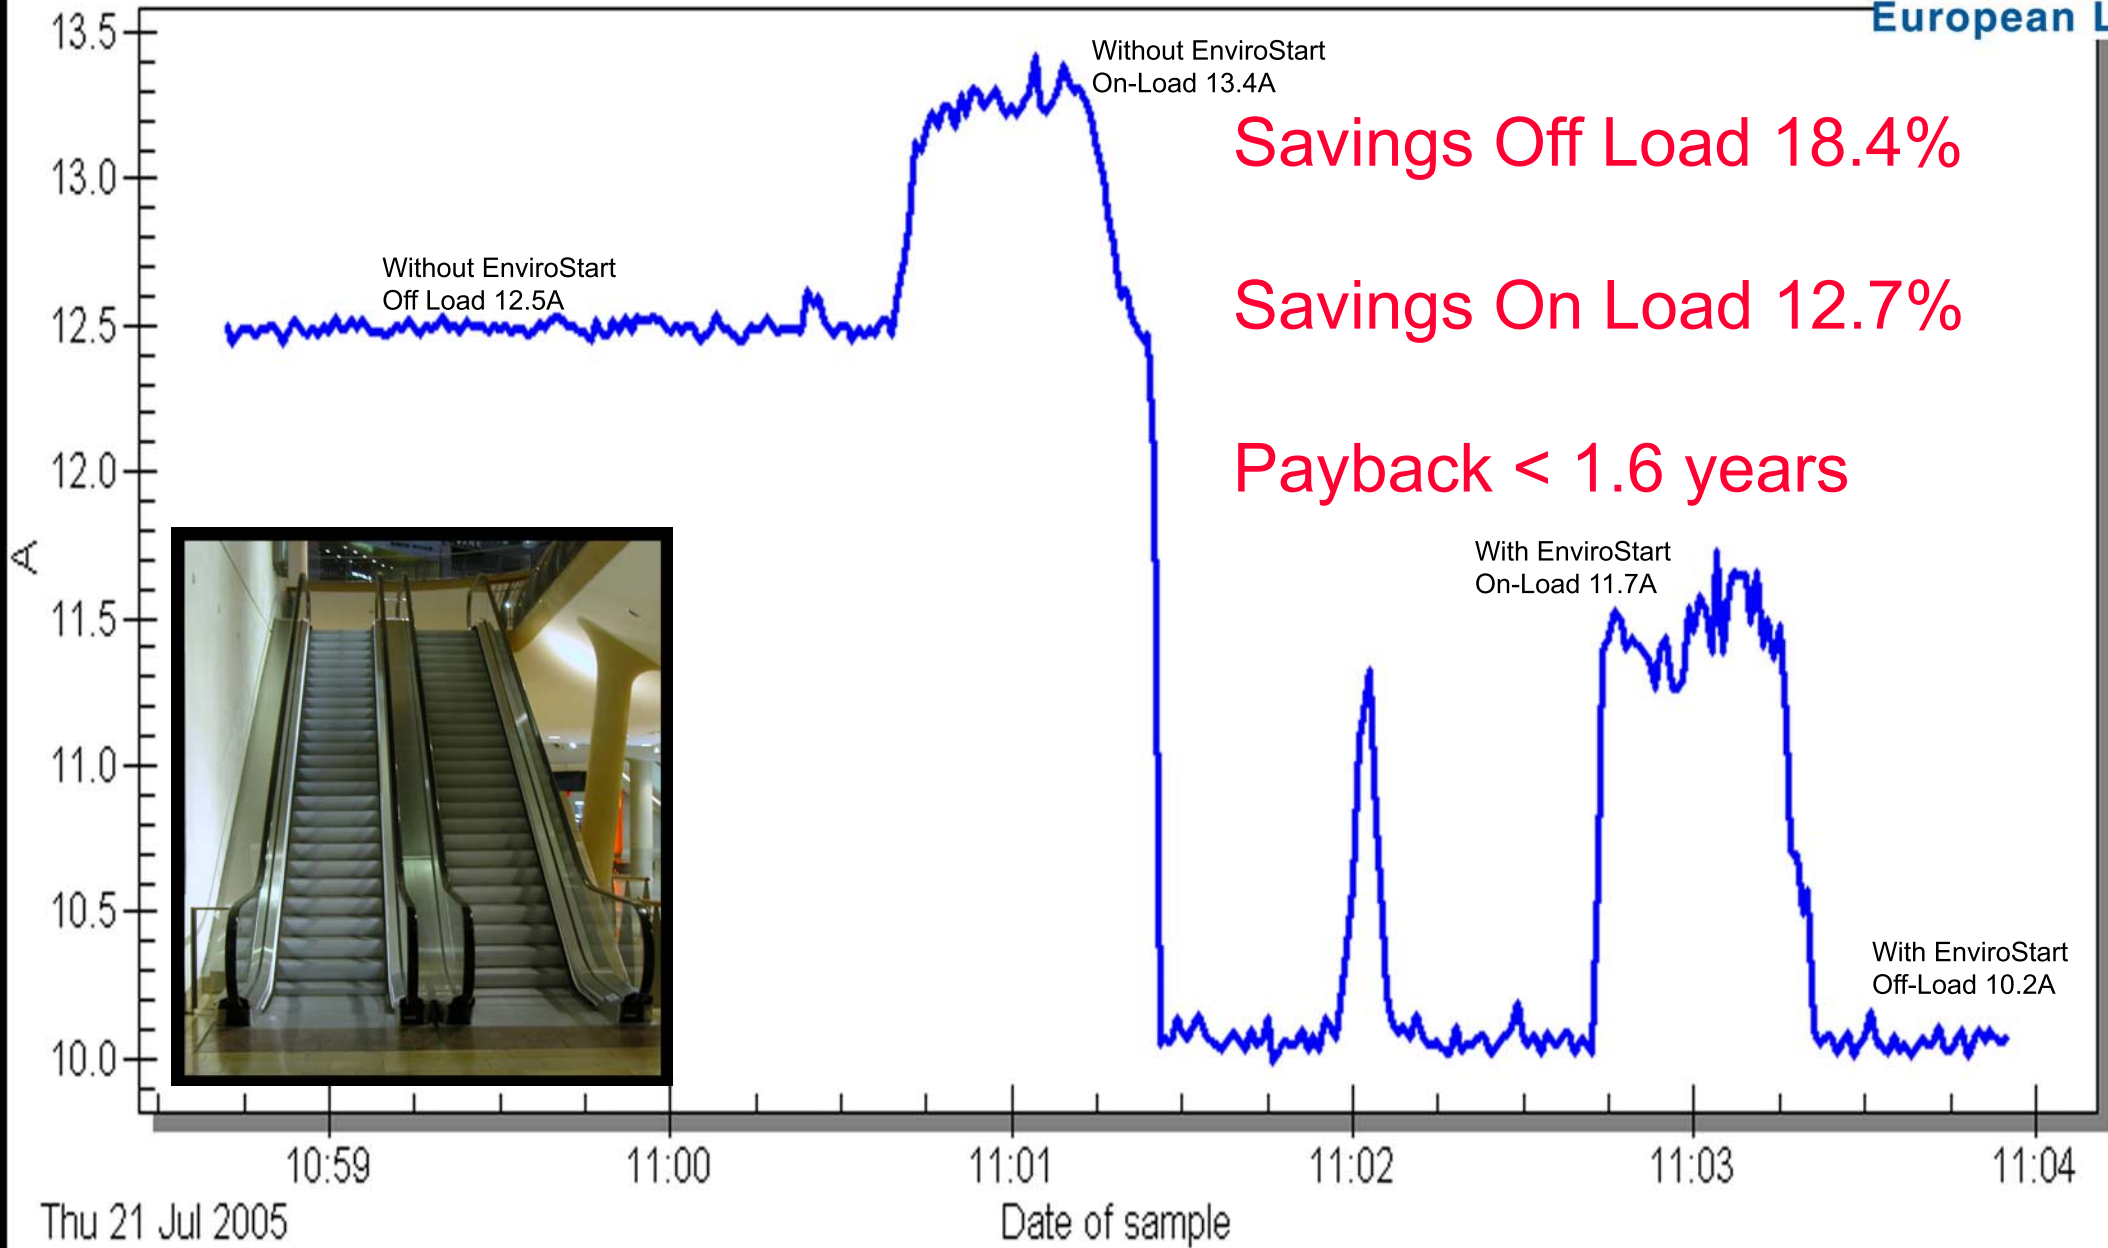

11kW Escalator Drive Nanjing, China

Act : 21/07/2005 10:58:42
Act : 12.503 (A)

From : 21/07/2005 10:58:42
Maximum : 13.415 (A)

To : 21/07/2005 11:03:55
Minimum : 9.992 (A)