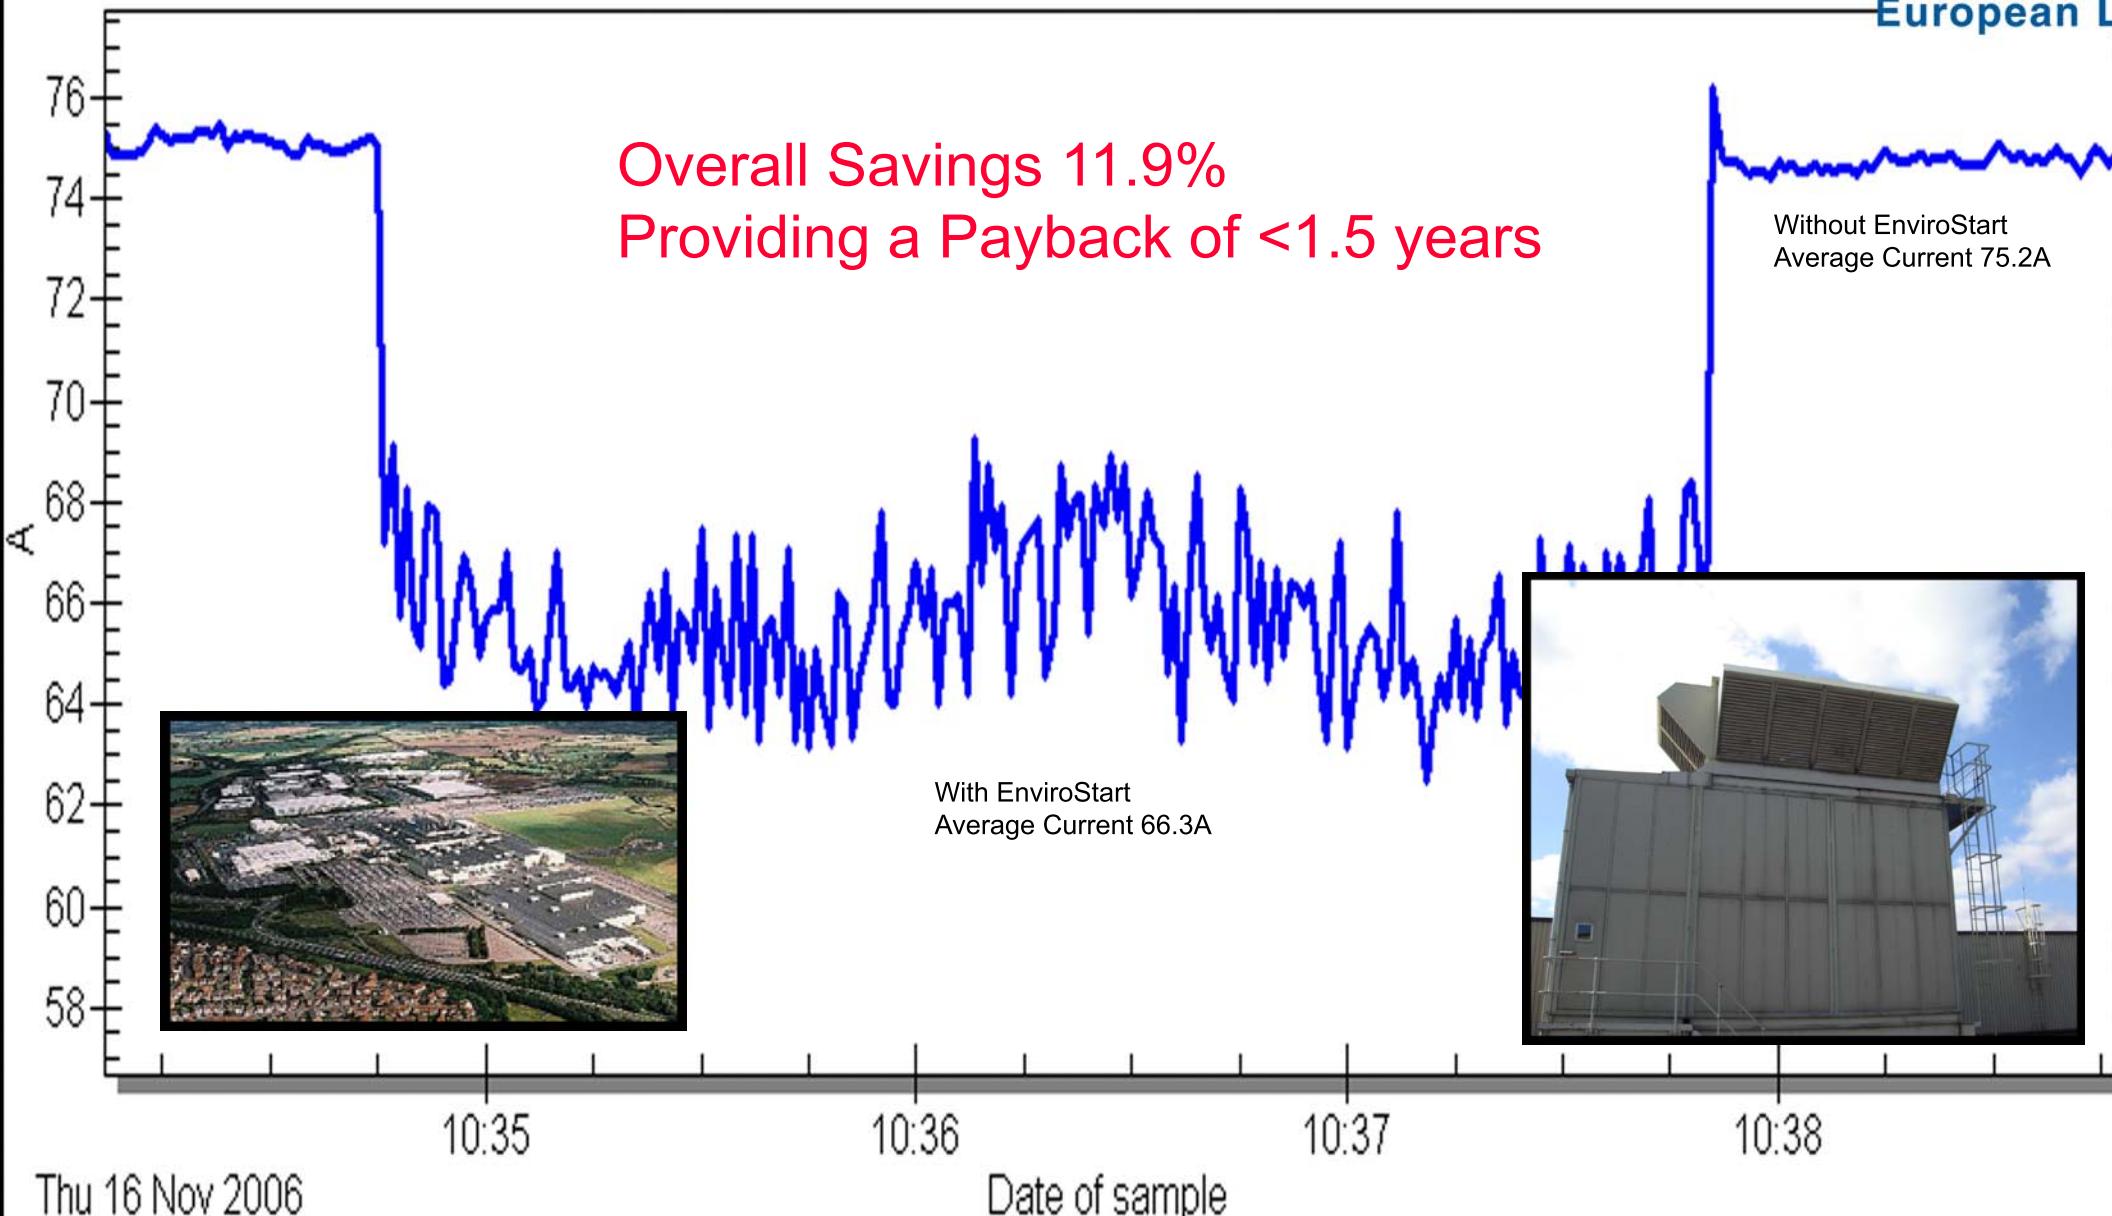

Honda, Swindon, UK 90 kW AHU

Overall Savings 11.9%
Providing a Payback of <1.5 years

Without EnviroStart
Average Current 75.2A

With EnviroStart
Average Current 66.3A

Thu 16 Nov 2006

Date of sample

Act: 16/11/2006 10:30:28

From: 16/11/2006 10:30:28

To: 16/11/2006 10:39:05

Act: 29.110 (A)

Maximum: 76.169 (A)

Minimum: 29.032 (A)