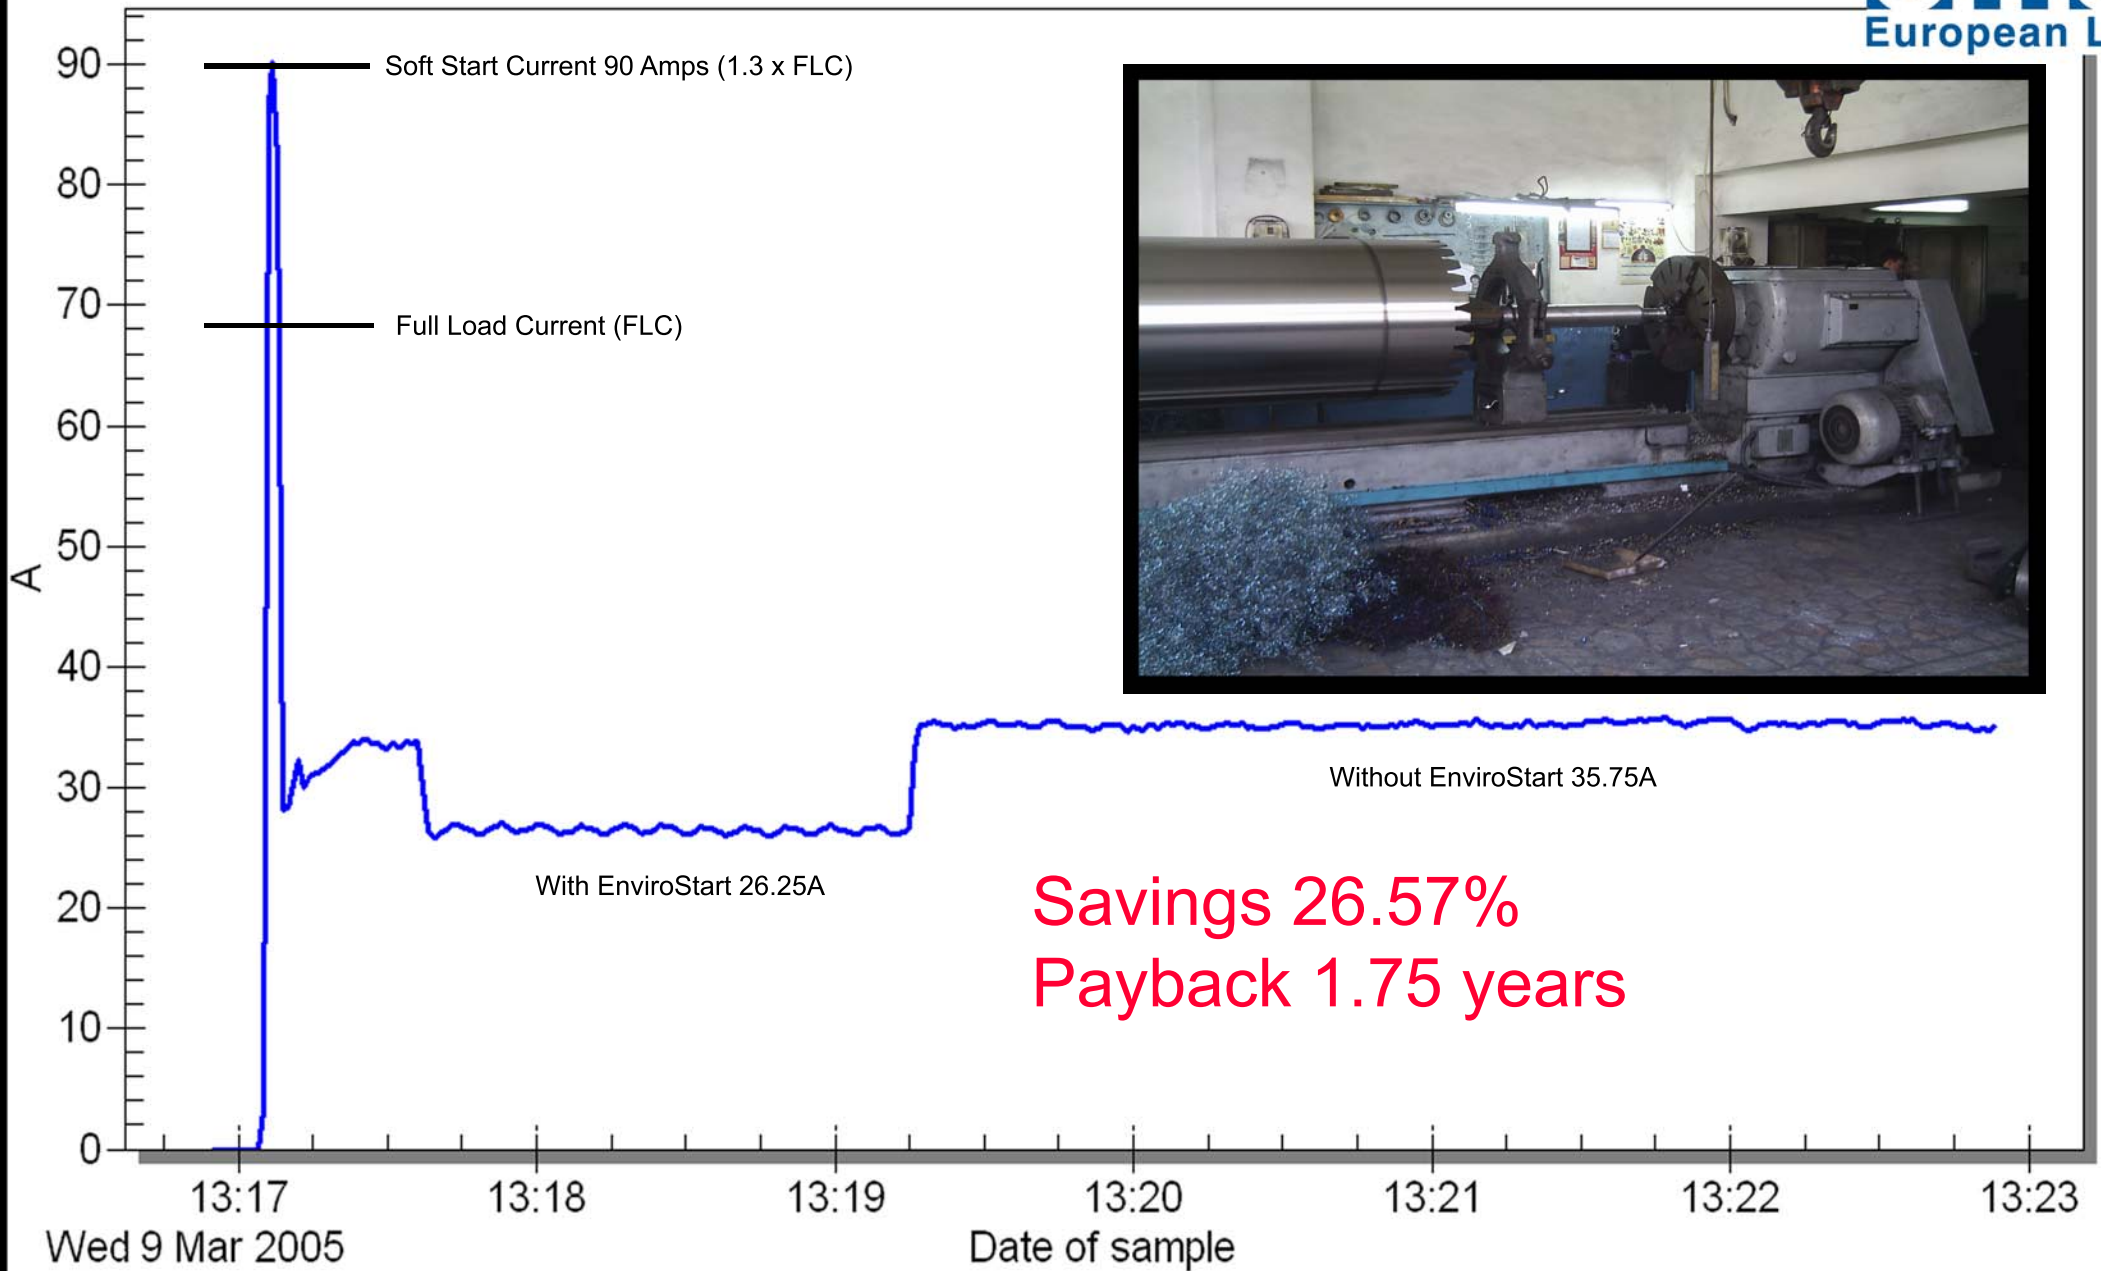

# 37kW Lathe at Dev Mak San in Bursa, Turkey

Act : 09/03/2005 13:16:55  
Act : 0.000 (A)

From : 09/03/2005 13:16:55  
Maximum : 90.198 (A)

To : 09/03/2005 13:22:53  
Minimum : 0.000 (A)