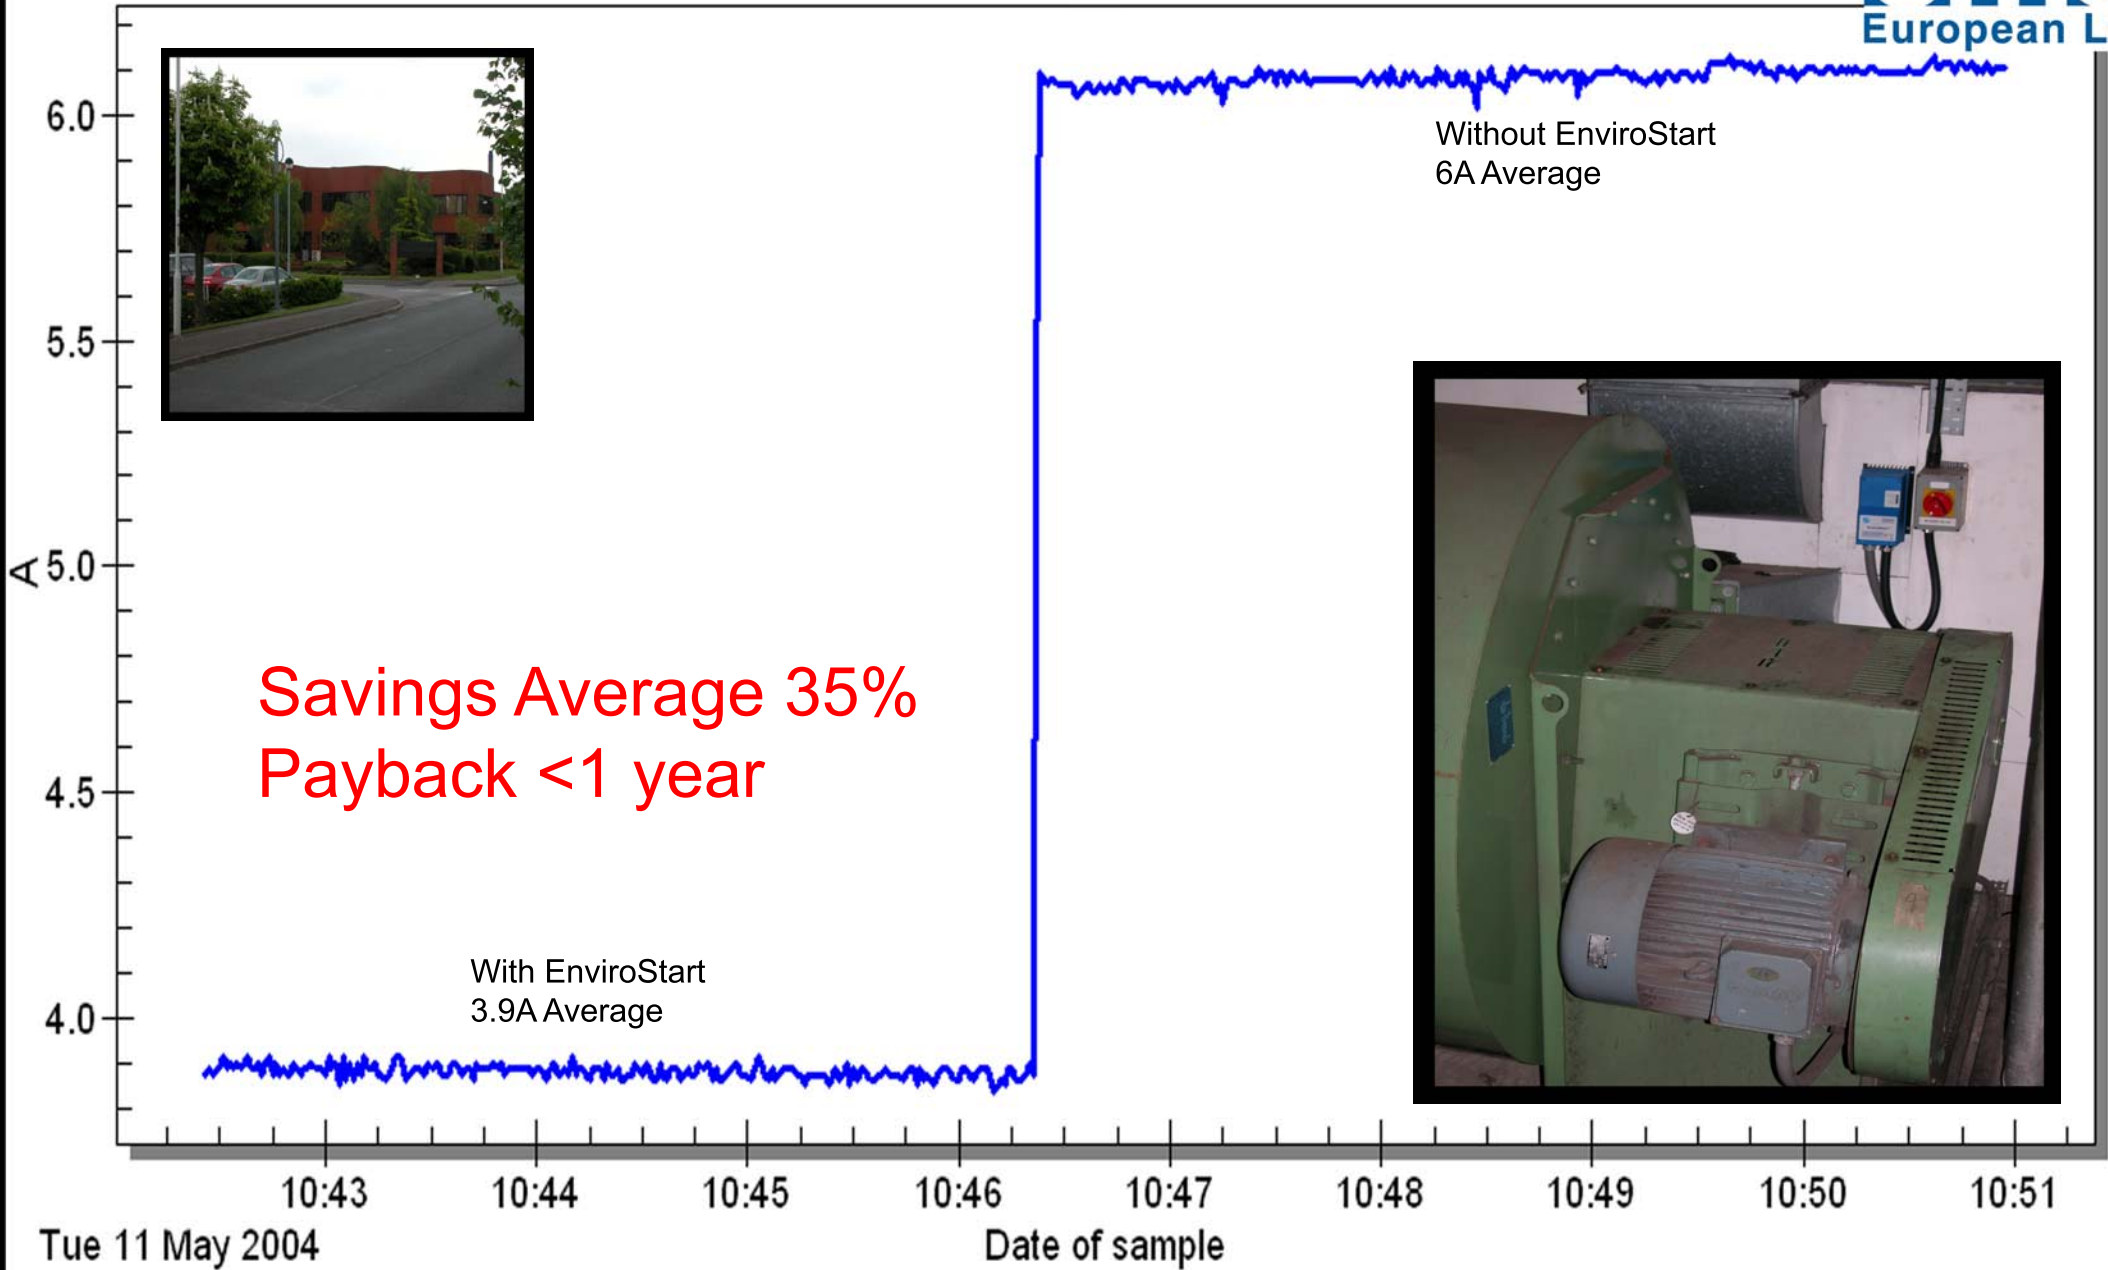

5.5kW AHU at Whitmans Labs, Petersfield, UK

Act : 11/05/2004 10:42:26
Act : 3.875 (A)

From : 11/05/2004 10:42:26
Maximum : 6.130 (A)

To : 11/05/2004 10:50:57
Minimum : 3.837 (A)