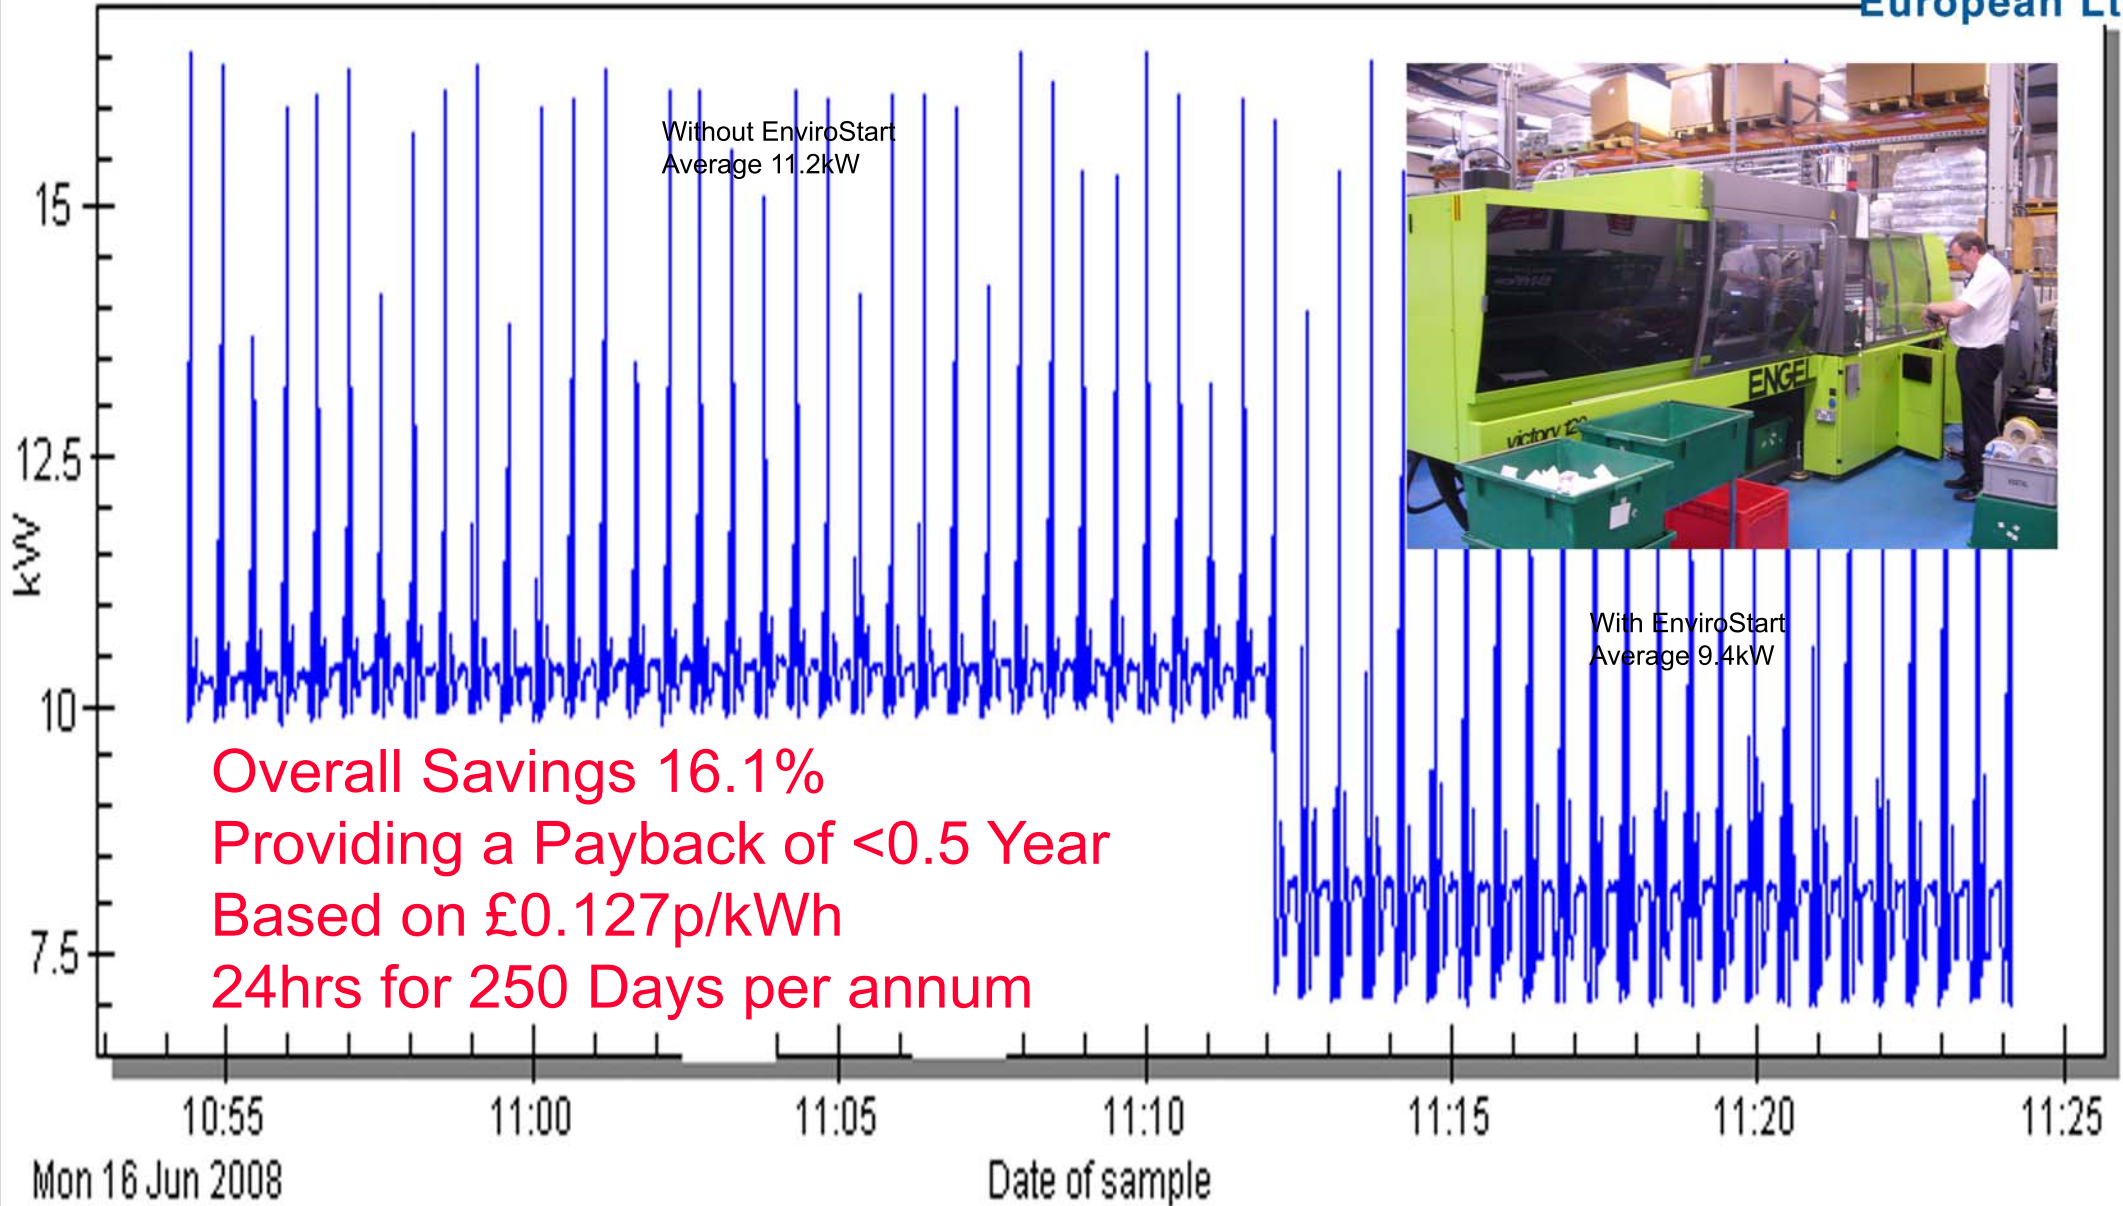

Mita, Flint, UK Machine 11 Engel Victory 120

Act: 16/06/2008 10:54:21

From: 16/06/2008 10:54:21

To: 16/06/2008 11:24:09

Act: 10.96 kW

Maximum: 19.10 kW

Minimum: 7.35 kW