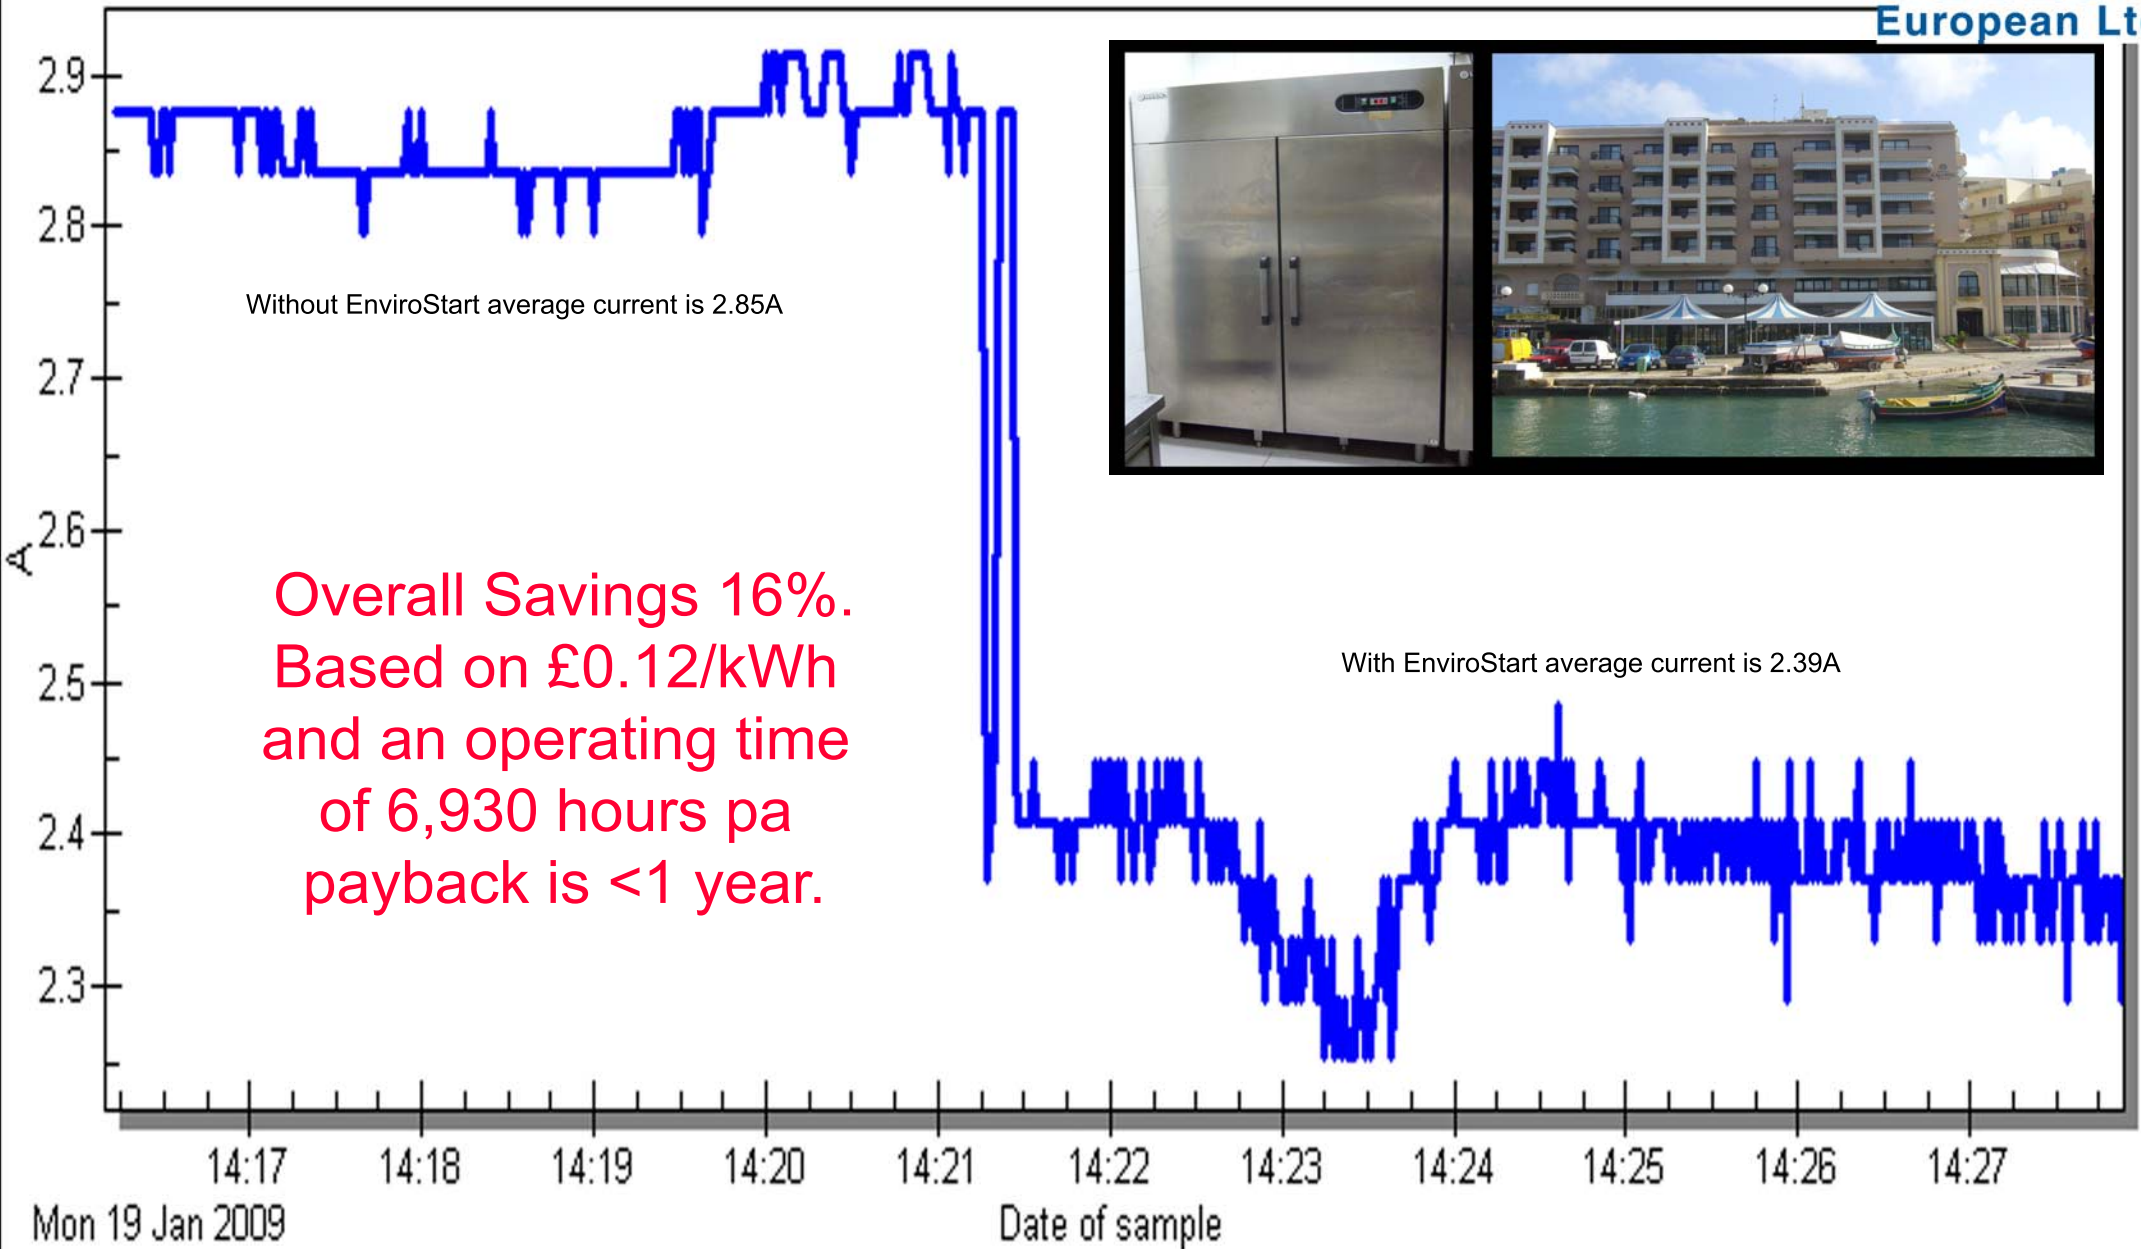

Mereno Upright Double Door Fridge - Current

Act : 19/01/2009 14:16:13
Act : 2.88 (A)

From : 19/01/2009 14:16:13
Maximum : 2.91 (A)

To : 19/01/2009 14:27:58
Minimum : 2.25 (A)