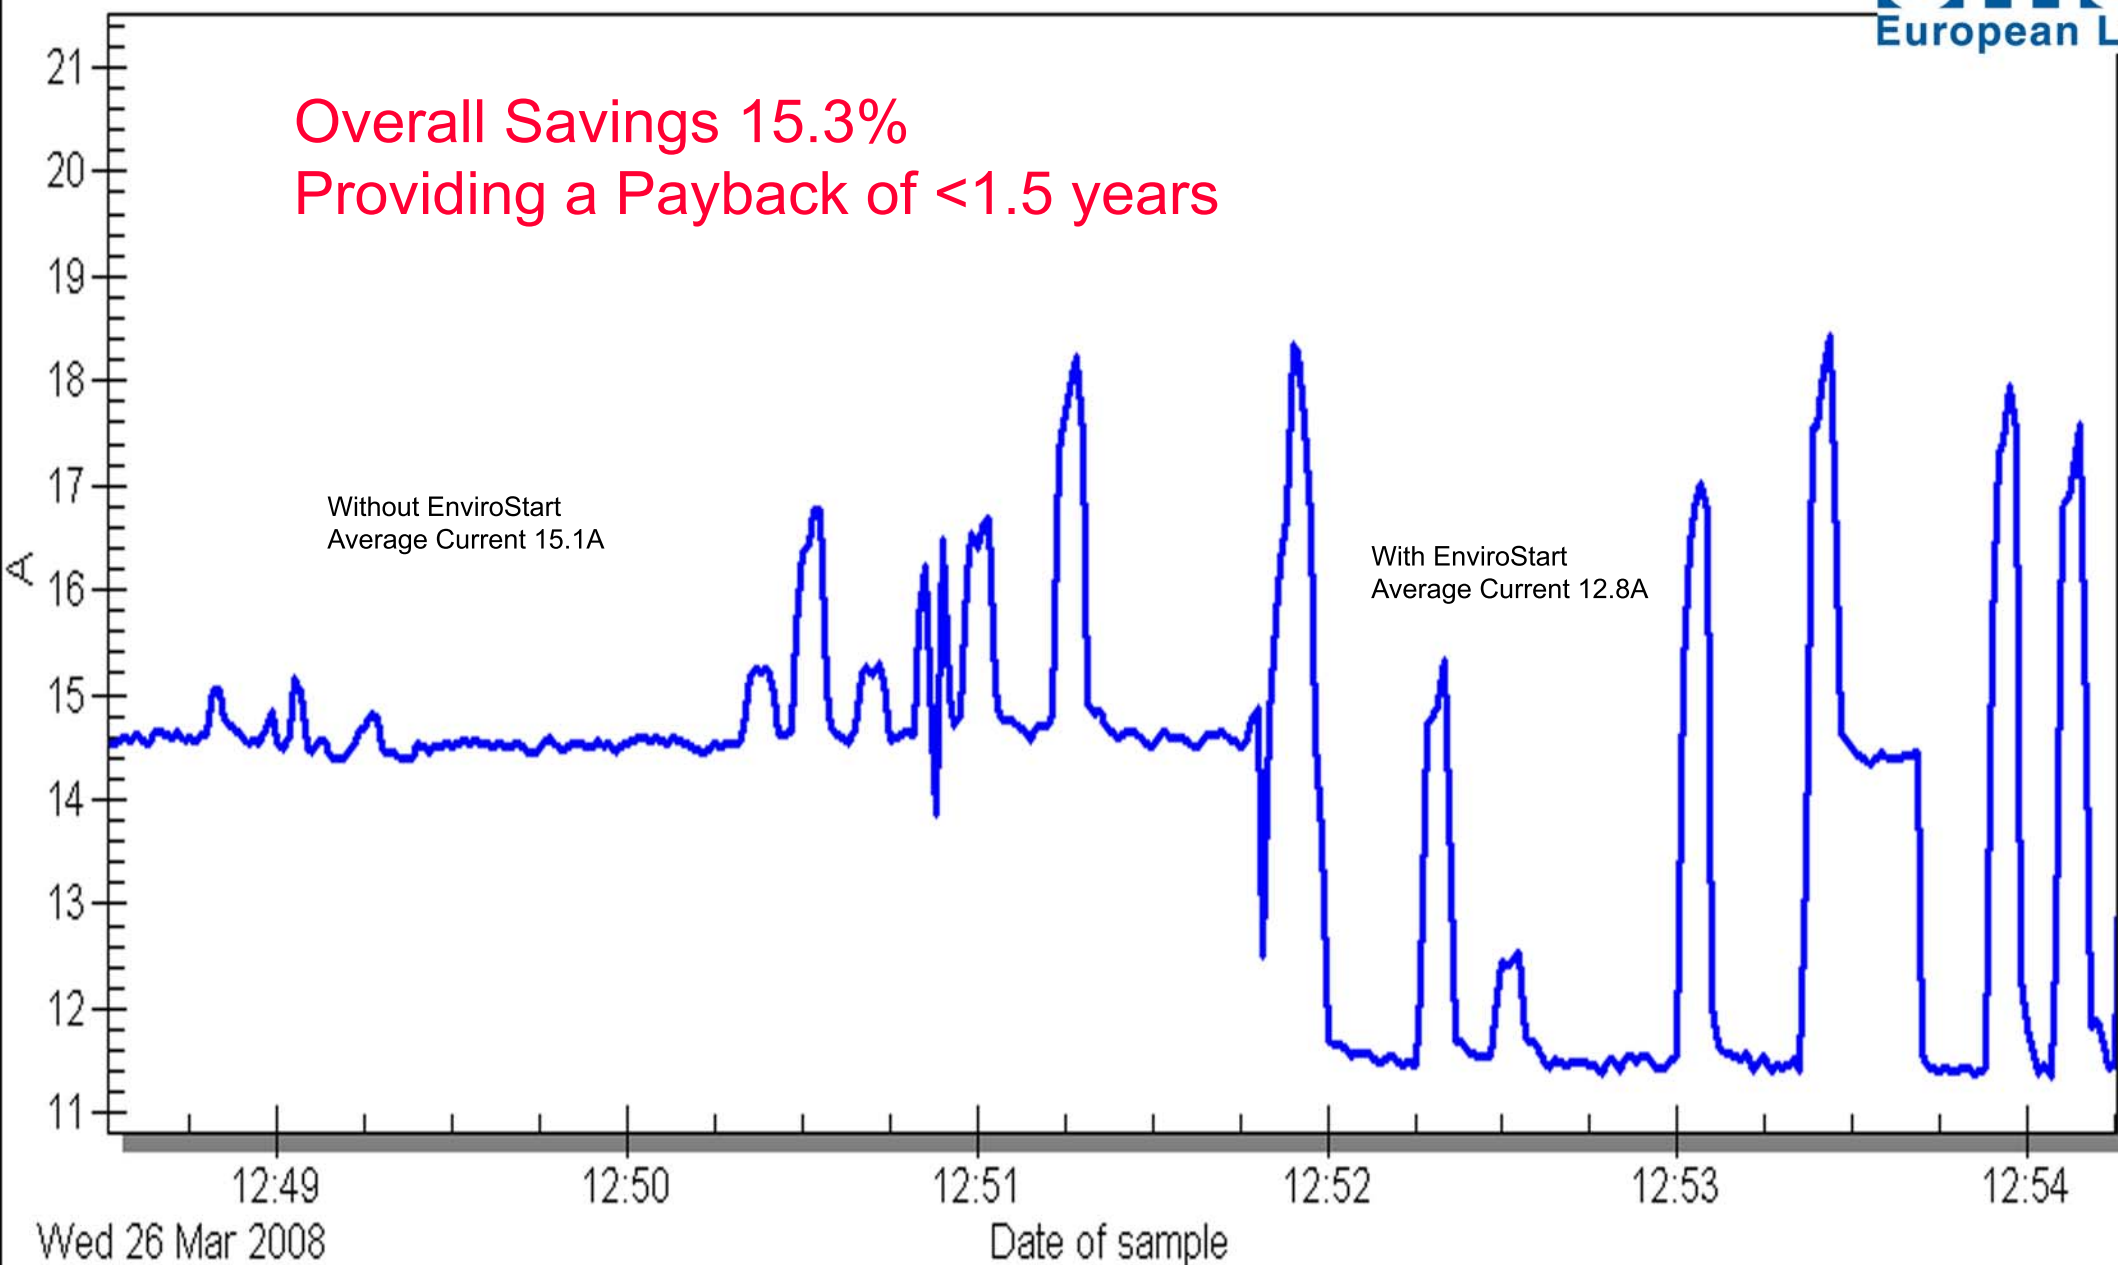

Abbey Corrugated, Blunham UK, 22kW Shredder

Overall Savings 15.3%
Providing a Payback of <1.5 years

Act : 26/03/2008 12:48:31
Act : 14.524 (A)

From : 26/03/2008 12:48:31
Maximum : 21.902 (A)

To : 26/03/2008 12:56:03
Minimum : 11.352 (A)