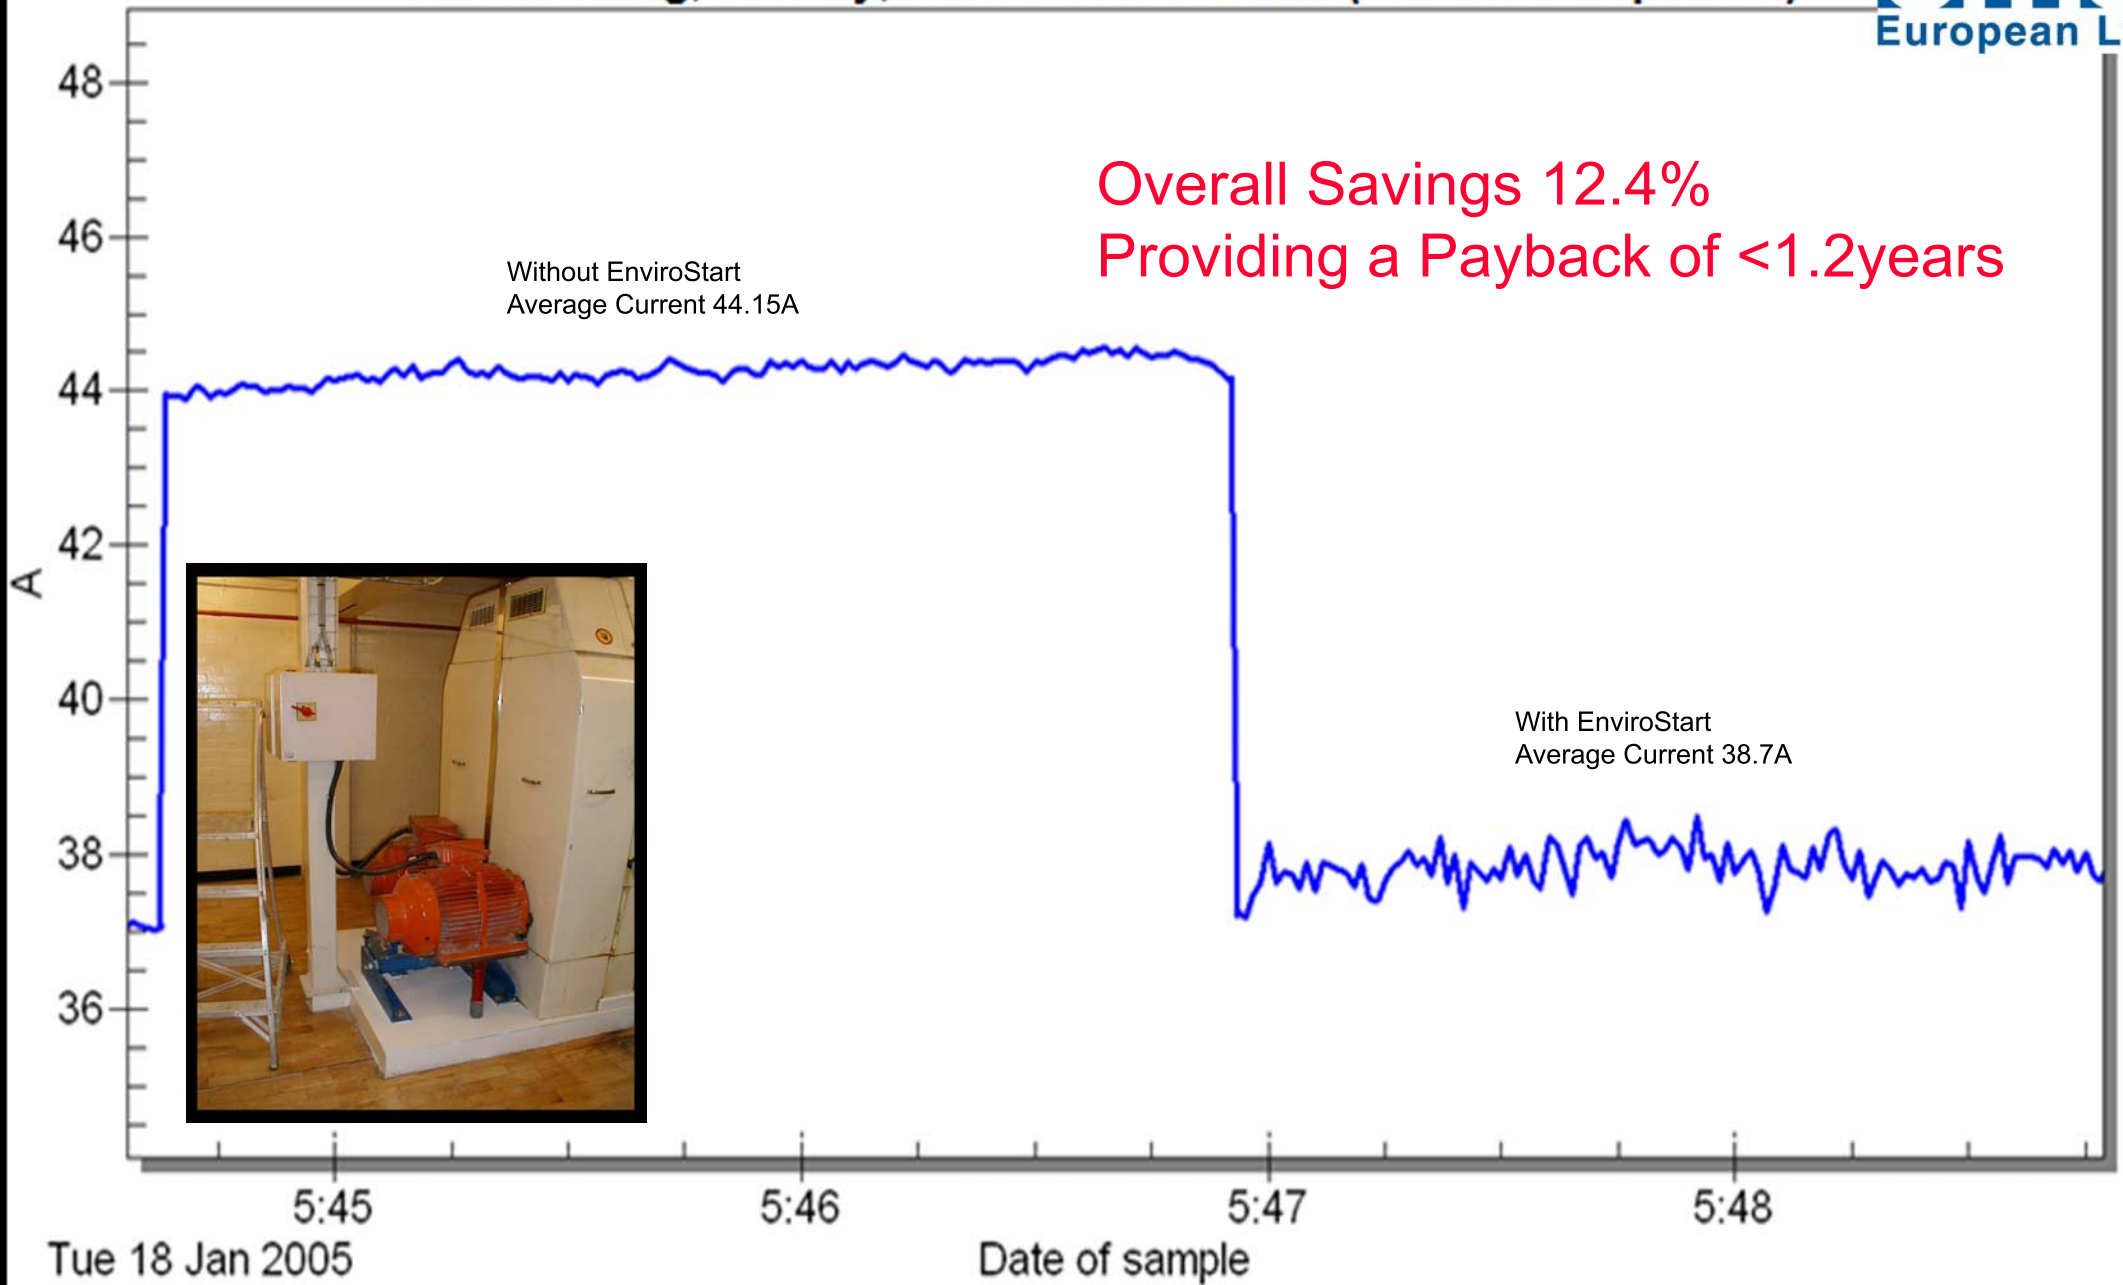

ADM Milling, Tilbury, UK 37kW Flour Mill (Current: Triphasic)

Overall Savings 12.4%
Providing a Payback of <1.2years

Without EnviroStart
Average Current 44.15A

With EnviroStart
Average Current 38.7A

Tue 18 Jan 2005

Date of sample

Act : 18/01/2005 05:35:56

From : 18/01/2005 05:35:56

To : 18/01/2005 05:51:00

Act : 0.000 (A)

Maximum : 109.570 (A)

Minimum : 0.000 (A)